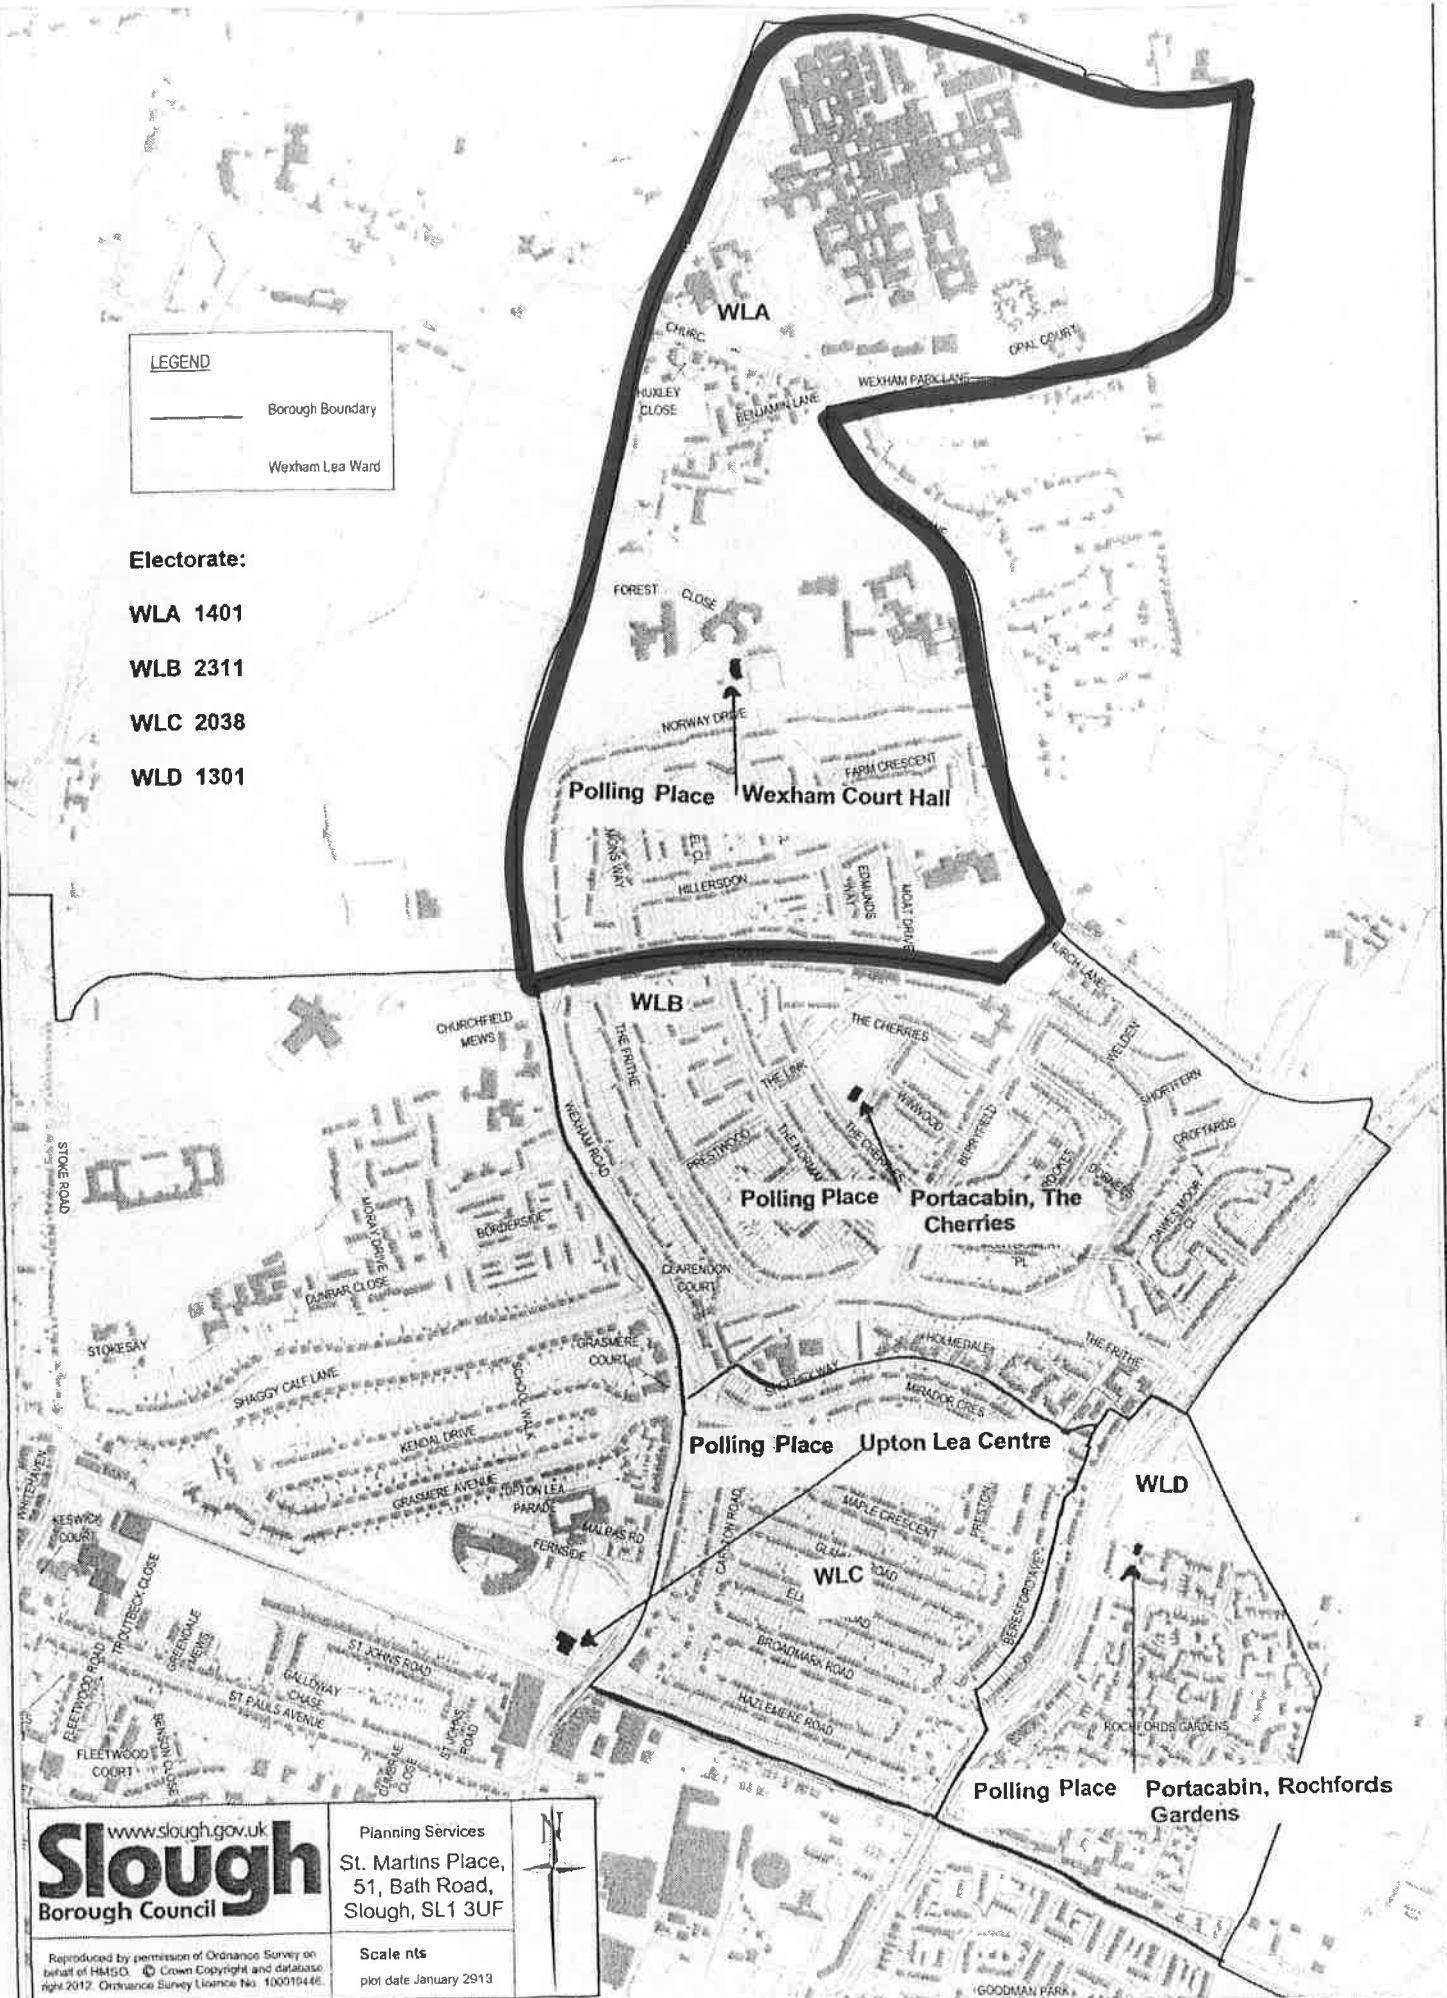

WEXHAM COURT PARISH COUNCIL – PROPOSED BOUNDARY

LEGEND

——— Borough Boundary

——— Wexham Lea Ward

Electorate:

WLA 1401

WLB 2311

WLC 2038

WLD 1301

www.slough.gov.uk Slough Borough Council	Planning Services St. Martins Place, 51, Bath Road, Slough, SL1 3UF	
	Scale nts plot date January 2913